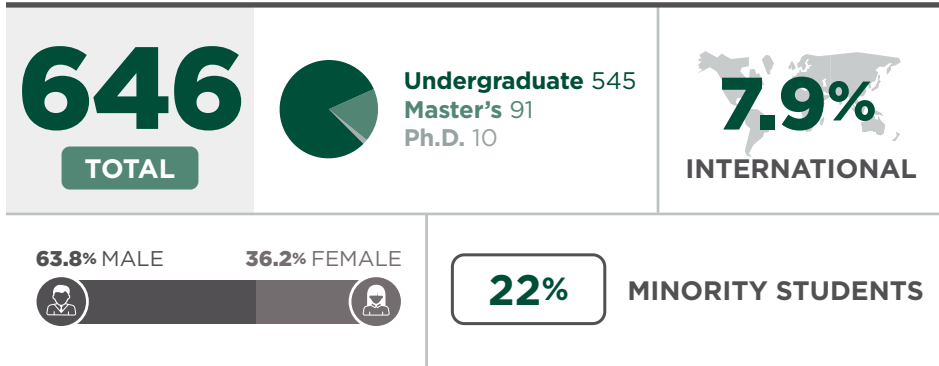

STUDENTS

#1 IN SCM

UNDERGRADUATE AND GRADUATE PROGRAMS

Source: U.S. News & World Report

EMPIRICALLY FOCUSED JOURNALS

Source: Supply Chain Management Journal List

PROGRAMS

UNDERGRADUATE

> SUPPLY CHAIN MANAGEMENT

MASTER'S

> SUPPLY CHAIN MANAGEMENT

PH.D.

> LOGISTICS
> OPERATIONS AND SOURCING MANAGEMENT

RESEARCH AREAS

END-TO-END SCM
VALUE CHAIN CREATION
HEALTH CARE
RISK & RESILIENCE
CYBER SECURITY
HOLISTIC SUSTAINABILITY
COGNITIVE PROCUREMENT
TRANSPORTATION