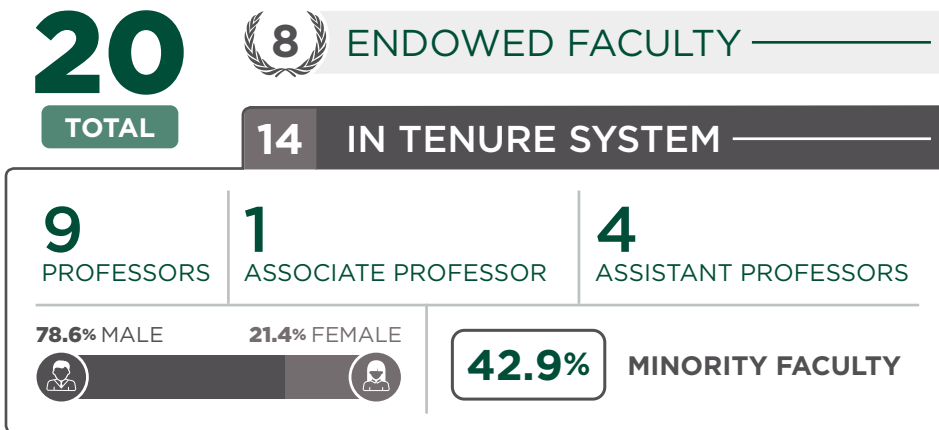

# DEPARTMENT OF SUPPLY CHAIN MANAGEMENT

The **DEPARTMENT OF SUPPLY CHAIN MANAGEMENT** (SCM) holds the prestigious reputation of offering the No. 1 ranked undergraduate and graduate programs in the United States. The department educates students to thrive in careers such as procurement, manufacturing, inventory management, warehousing, transportation, and customer service. Students graduate with foundational knowledge across all areas of SCM, positioning them to work in multiple capacities for the top global companies. The business world views Broad's graduates and faculty as the voice of the SCM field.

## FULL-TIME FACULTY